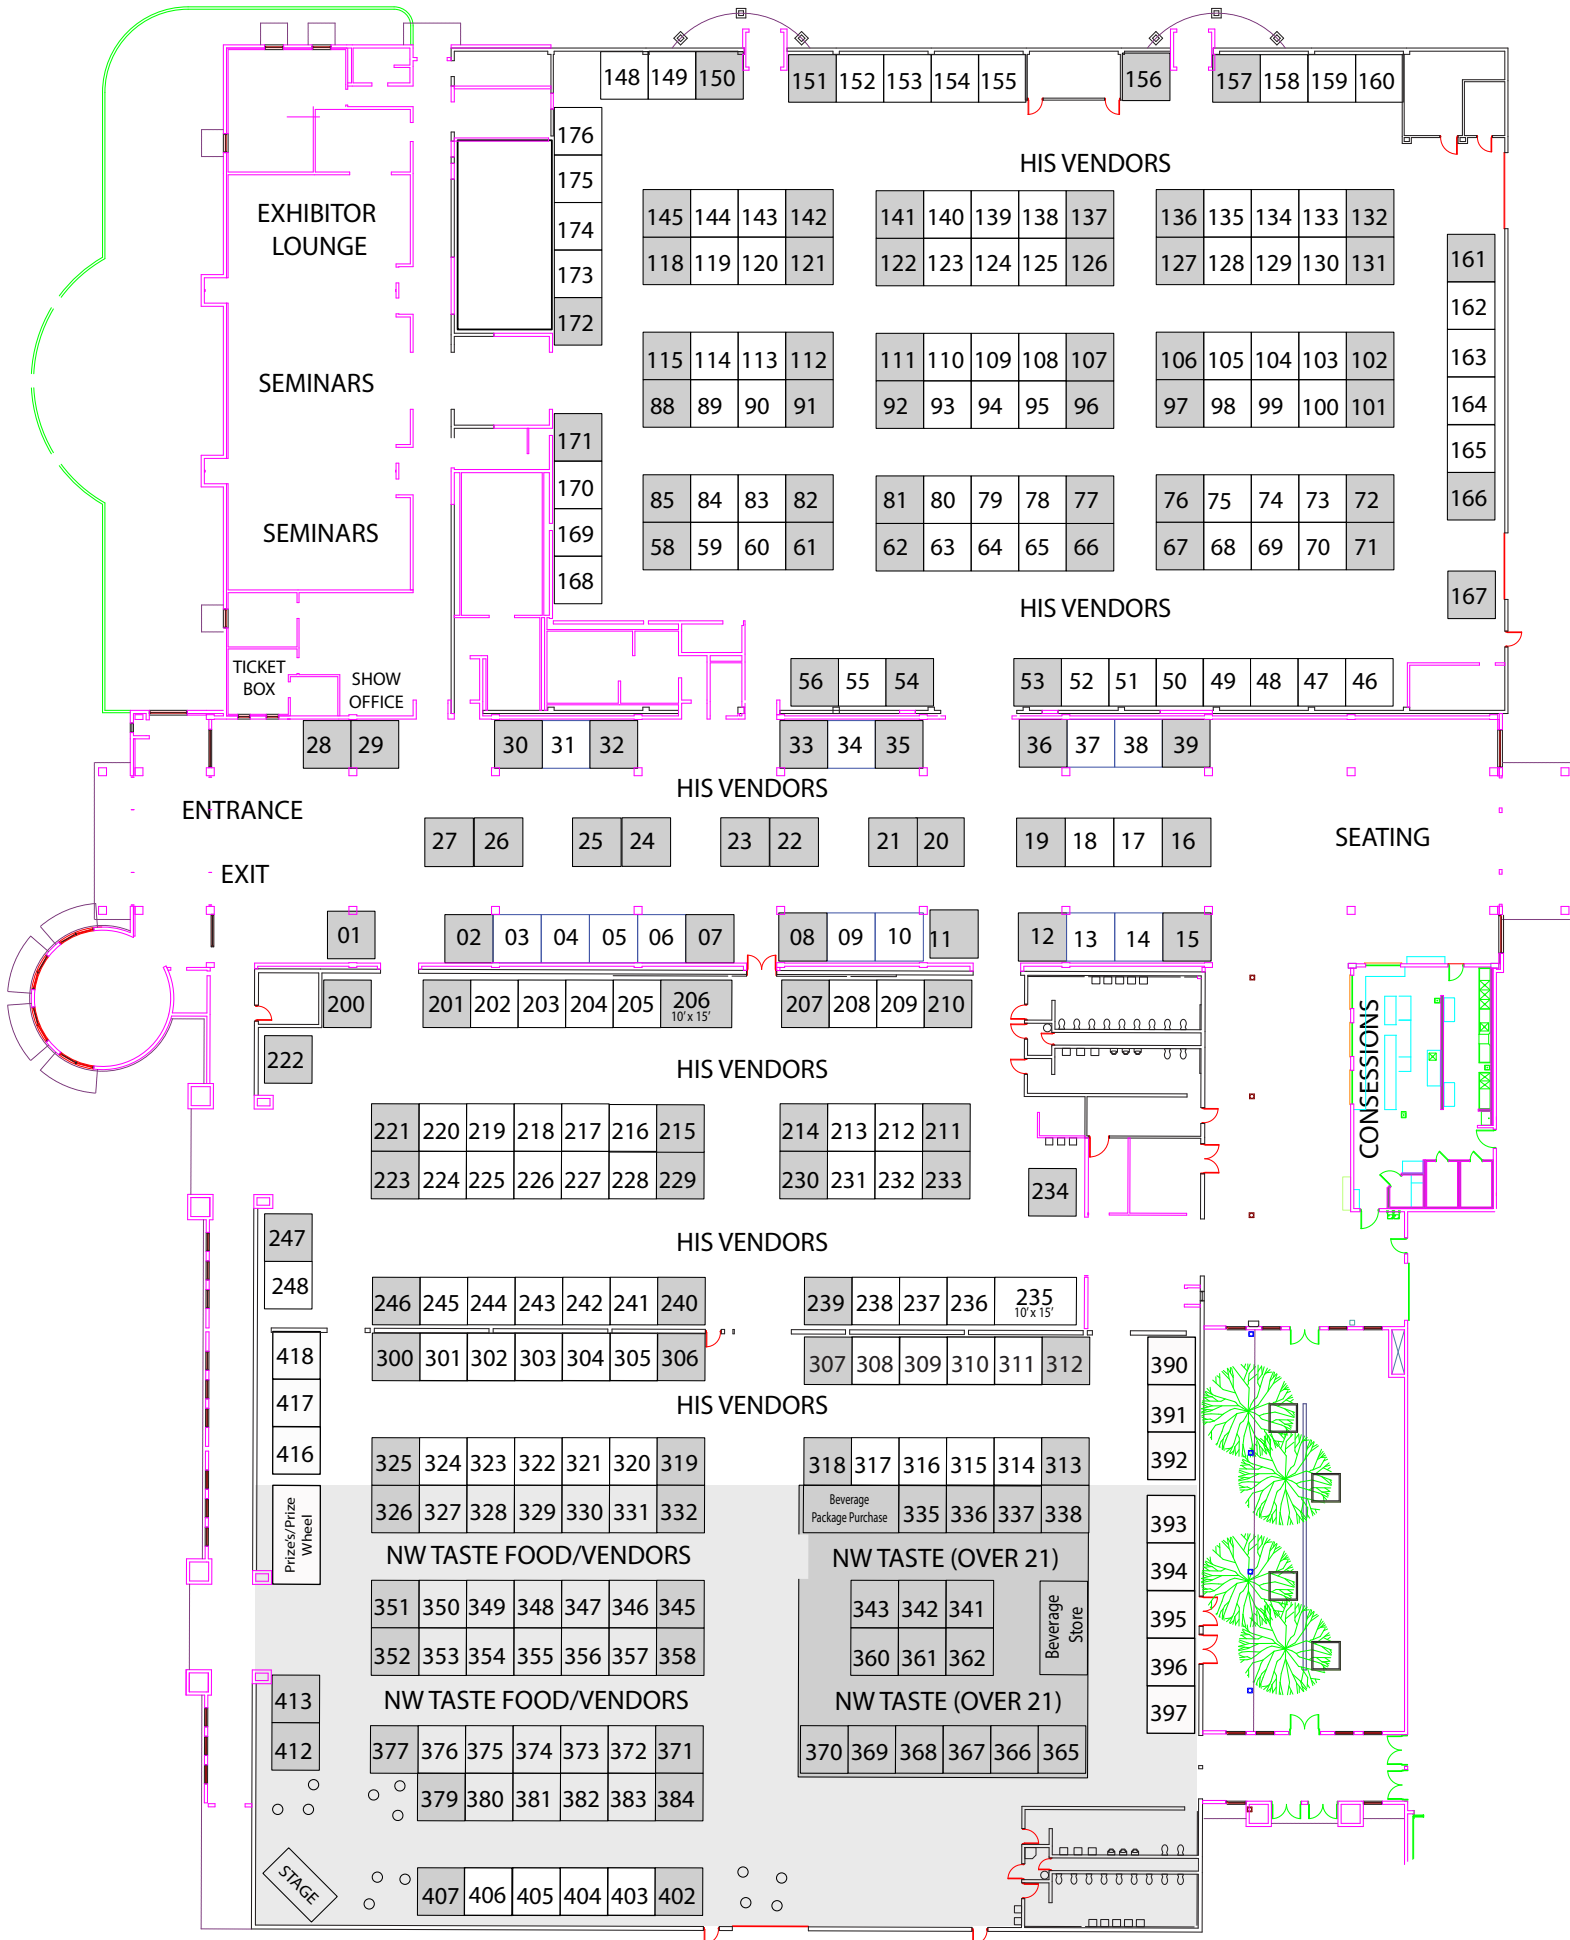

# 2019 FLOOR PLAN

CORNER

EXHIBITOR LOUNGE

SEMINARS

SEMINARS

TICKET BOX SHOW OFFICE

ENTRANCE

EXIT

Prizes/Prize Wheel

STAGE

HIS VENDORS

HIS VENDORS

HIS VENDORS

HIS VENDORS

HIS VENDORS

HIS VENDORS

NW TASTE FOOD/VENDORS

NW TASTE FOOD/VENDORS

NW TASTE (OVER 21)

NW TASTE (OVER 21)

SEATING

CONCESSIONS

Beverage Store

Beverage Package Purchase